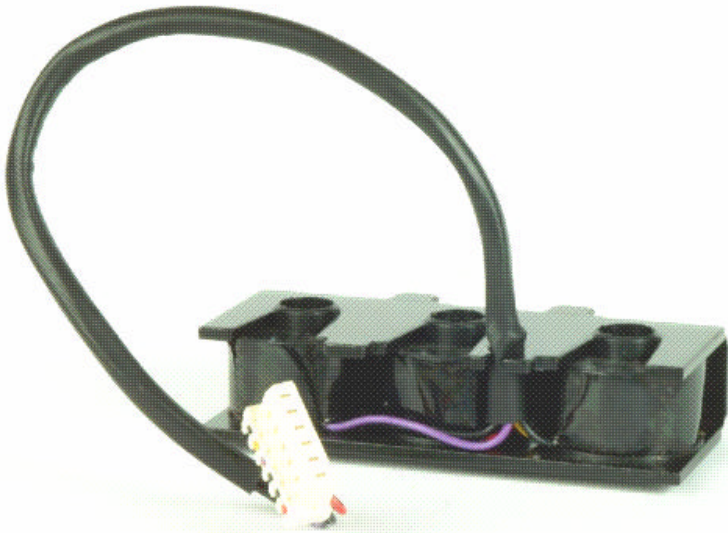

# Special Solenoid — Triple

MS SD247

- Three Coils in One Frame
- Special Paint Finish
- Molex Connector
- Variable Lead Lengths
- Clip Mounting
- High Voltage Insulation
- Long Life