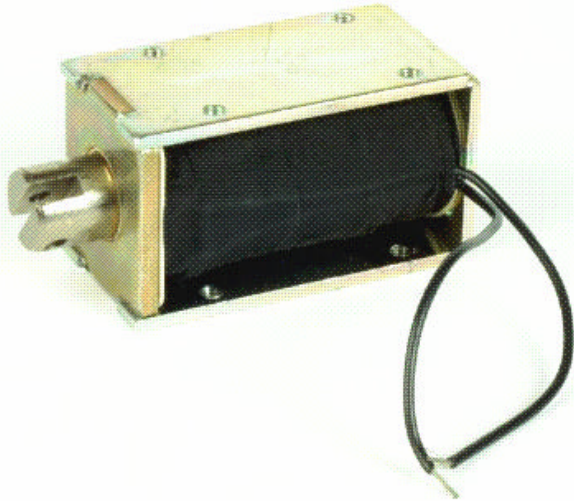

D-Frame Solenoid

MD1253

- Optional Thrust or Pull Type
- Flying Leads or Tags
- Optional Voltage Ratings
- Customised Fixings
- Customised Plunger Ends
- Zinc Plated Frame
- Nickel Plated plunger

Mechetronics Limited
South Church Enterprise Park, Bishop Auckland
Co. Durham. DL14 6XF England
Tel: + 44 (0)1388 771200
Fax: + 44 (0)1388 772490
Email: enquiries@mechetronics.co.uk
Web: www.mechetronics.com