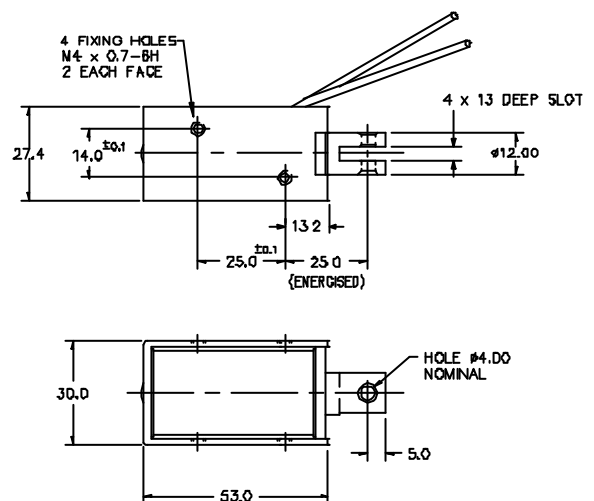

D-Frame Solenoid

MD1253

- Optional Thrust or Pull Type
- Flying Leads or Tags
- Optional Voltage Ratings
- Customised Fixings
- Customised Plunger Ends
- Zinc Plated Frame
- Nickel Plated plunger

Mechetronics Limited
South Church Enterprise Park, Bishop Auckland
Co. Durham. DL14 6XF England
Tel: + 44 (0)1388 771200
Fax: + 44 (0)1388 772490
Email: enquiries@mechetronics.co.uk
Web: www.mechetronics.com

MECHETRONICS
GLOBAL FORCE - LOCAL IMPACT